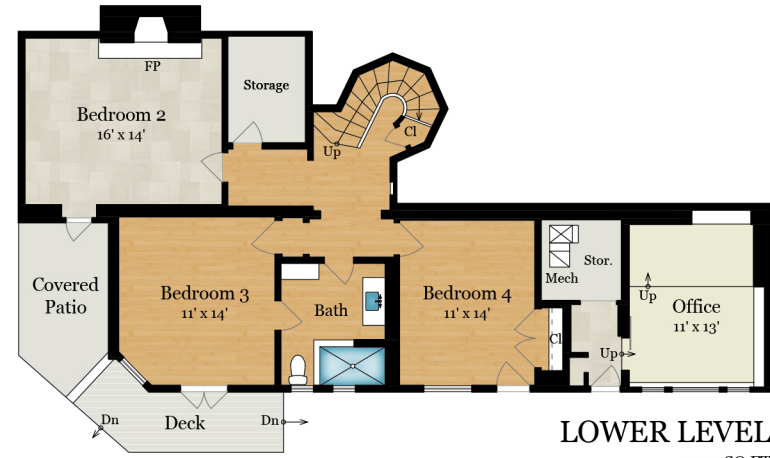

409 SUMMIT DRIVE

CORTE MADERA, CA 94925

Estimated Total Finished
Square Footage: 3,145 SQ FT

Above-Grade: 1,970 SQ FT Below-Grade: 1,175 SQ FT

Plus 280 SQ FT Garage on Main Level

Plus 110 SQ FT Storage on Lower Level

Calculated per ANSI Standard Z765-2021.

* Estimated Total Finished & Unfinished Square Footage: 3,535 SQ FT

UPPER LEVEL
780 SQ FT

LOWER LEVEL
1,175 SQ FT