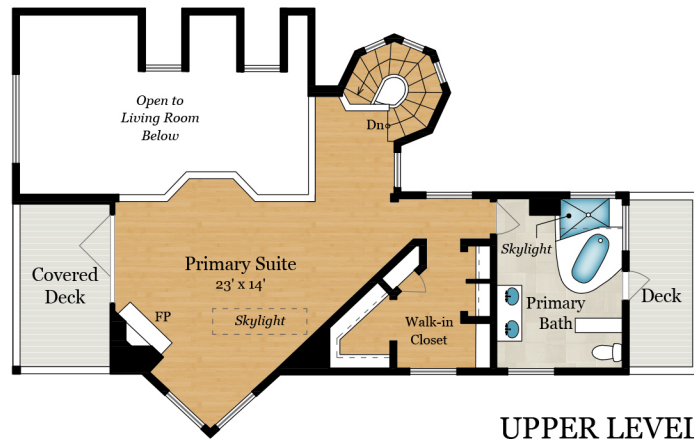

409 SUMMIT DRIVE

CORTE MADERA, CA 94925

Estimated Total Finished
Square Footage: 3,145 SQ FT

Above-Grade: 1,970 SQ FT Below-Grade: 1,175 SQ FT

Plus 280 SQ FT Garage on Main Level

Plus 110 SQ FT Storage on Lower Level

Calculated per ANSI Standard Z765-2021.

* Estimated Total Finished & Unfinished Square Footage: 3,535 SQ FT

UPPER LEVEL
780 SQ FT

LOWER LEVEL
1,175 SQ FT